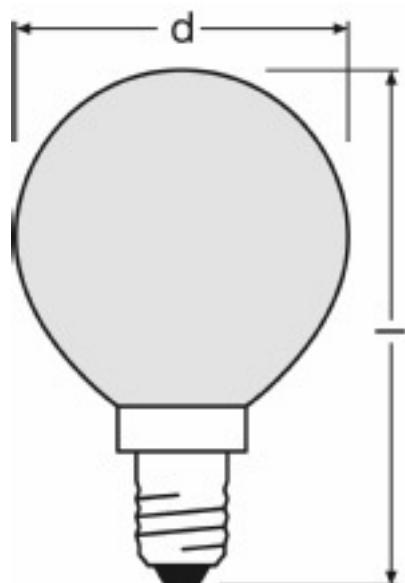

SPC.P OVEN FR 40 W 240 V E14

SPECIAL OVEN P | Incandescent lamps, classic mini-ball shape, for oven lighting

- Domestic baking ovens

Product features

- Ambient temperature: up to 300 °C

Technical data

Electrical data

Rated wattage	40 W
Nominal wattage	40 W
Nominal voltage	240 V

Light technical data

Starting time	0.0 s
Luminous flux	400 lm

Dimensions & weight

Diameter	45.0 mm
Overall length	78.0 mm
Outer bulb	P45

Product line drawing with letters