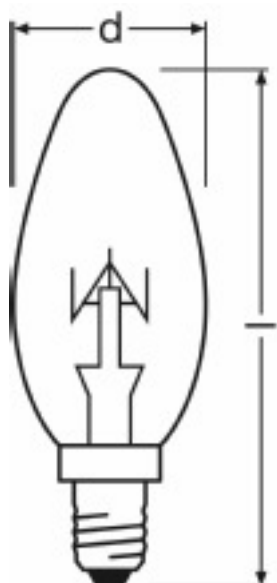

### Light technical data

Starting time	0.0 s
Luminous flux	415 lm

### Dimensions & weight

Diameter	35.0 mm
Overall length	100.0 mm
Outer bulb	B35

Product line drawing with letters

E14  
IEC 7004-23

Base

**Colors & materials**

Mercury-free	Yes
--------------	-----

**Lifespan**