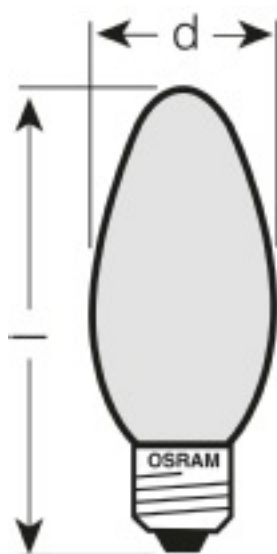

Technical data

Electrical data

Rated wattage	40 W
Nominal wattage	40 W
Nominal voltage	230 V

Light technical data

Rated luminous flux	400 lm
Color temperature	2700 K
Starting time	0.0 s
Color rendering index Ra	100
Luminous flux	400 lm

Dimensions & weight

Diameter	35.0 mm
Overall length	95.0 mm
Outer bulb	B35

E27
IEC 7004-21

Product line drawing with letters

Base

Colors & materials

Lamp mercury content	0.0 mg
Mercury-free	Yes

Additional product data