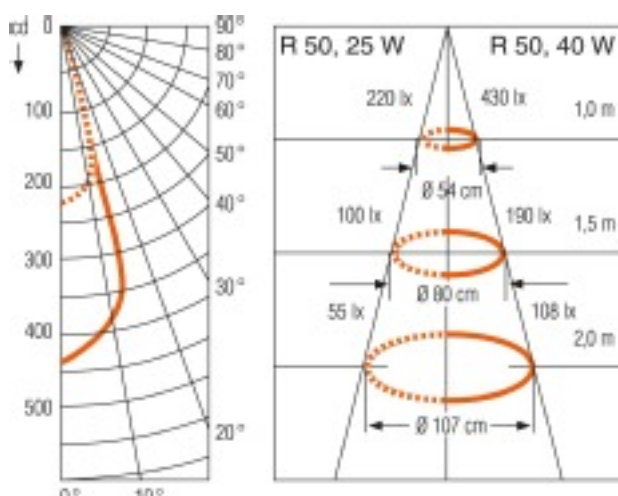

Light technical data

Luminous intensity	410 cd
Beam angle	30 °
Starting time	0.0 s

Dimensions & weight

Diameter	50.0 mm
Overall length	85.0 mm
Mounting length	63.0 mm
Outer bulb	R50G

Product line drawing with letters

Luminous intensity distribution

Logistical Data

Product code	Packaging unit (Pieces/Unit)	Dimensions (height x width x length)	Gross weight	Volume
4050300164427	Blister 2	120 mm x 53 mm x 140 mm	39.00 g	0.89 dm ³
4008321907202	Shipping carton box 20	149 mm x 158 mm x 321 mm	569.00 g	7.56 dm ³
4050300302263	Folding carton box 1	52 mm x 46 mm x 88 mm	27.25 g	0.21 dm ³
4050300540528	Bundle 5	253 mm x 90 mm x 51 mm	124.50 g	1.16 dm ³
4050300540535	Shipping carton box 25	263 mm x 107 mm x 264 mm	786.00 g	7.43 dm ³