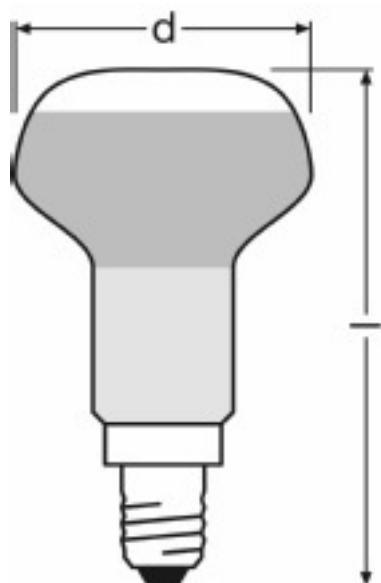

CONC R50 SP 40 W 240 V E14

CONCENTRA SPOT R50 | Incandescent lamps with reflector R50 for accent lighting

• Accent lighting

Technical data

Electrical data

Rated wattage	40 W
Nominal wattage	40 W
Nominal voltage	240 V

Light technical data

Luminous intensity	410 cd
Beam angle	30 °
Starting time	0.0 s

Dimensions & weight

Diameter	50.0 mm
Overall length	85.0 mm
Mounting length	63.0 mm
Outer bulb	R50G

Product line drawing with letters