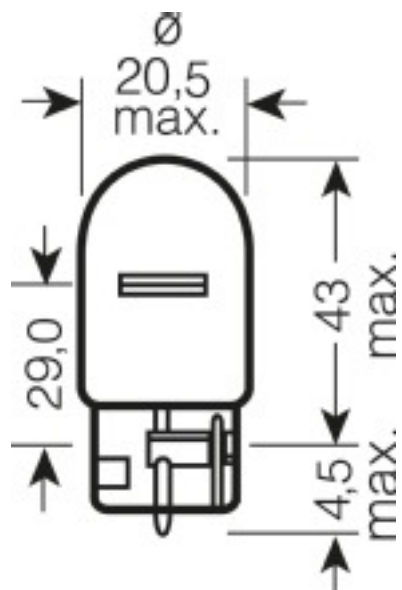

Product benefits

- OEM Quality
- Wide product range
- Reliable quality

Product features

- Original spare parts

Technical data

Electrical data

Power input	25 W
Nominal wattage	21 W
Nominal voltage	12 V
Test voltage	13.5 V

Light technical data

Luminous flux	460 lm
---------------	--------

Dimensions & weight

Length	47.5 mm
Diameter	20.0 mm
Product weight	6.80 g

Product line drawing with numbers

Lifespan

Lifespan B3	400 h
Lifespan Tc	600 h

Logistical Data

Product code	Packaging unit (Pieces/Unit)	Dimensions (height x width x length)	Gross weight	Volume
4008321090652	Unpacked 1	20 mm x 20 mm x 40 mm	9.00 g	0.02 dm ³
4008321090669	Folding carton box 10	145 mm x 54 mm x 51 mm	90.00 g	0.40 dm ³
4008321090676	Shipping carton box 50	145 mm x 65 mm x 273 mm	500.00 g	2.57 dm ³
4008321349521	Blister 2	46 mm x 22 mm x 57 mm	16.00 g	0.06 dm ³
4008321349538	Shipping carton box 20	83 mm x 115 mm x 280 mm	232.00 g	2.67 dm ³