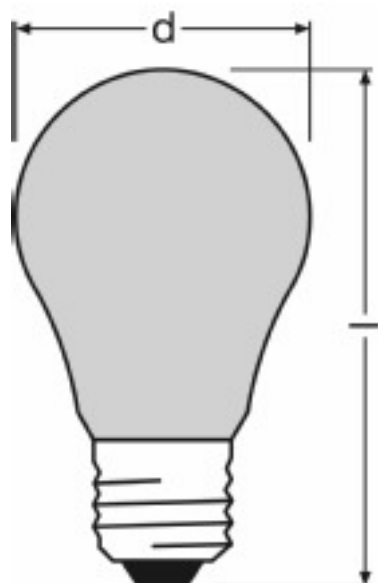

DECOR A RED 11 W 240 V E27

DECOR COLOR A | Colored incandescent lamps, classic bulb shape

Product features

- Color: blue, green, red or yellow

Technical data

Electrical data

Rated wattage	11 W
Nominal wattage	11 W
Nominal voltage	240 V

Light technical data

Starting time	0.0 s
Luminous flux	7 lm

Dimensions & weight

Diameter	55.0 mm
Overall length	94.0 mm
Outer bulb	A55

Product line drawing with letters

Colors & materials

Mercury-free	Yes
--------------	-----