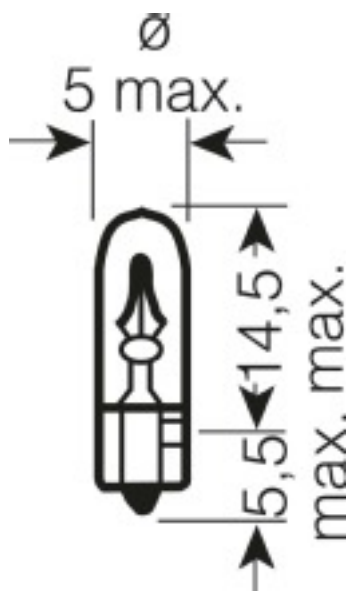

Power input	2.3 W
Nominal wattage	2.3 W
Test voltage	13.5 V

Light technical data

Luminous flux	18.6 lm
---------------	---------

Dimensions & weight

Length	20.0 mm
Diameter	5.0 mm
Product weight	0.40 g

Product line drawing with numbers

Country specific categorizations

Order reference	2723
-----------------	------

Logistical Data

Product code	Packaging unit (Pieces/Unit)	Dimensions (height x width x length)	Gross weight	Volume
4008321094834	Unpacked 1	5 mm x 5 mm x 15 mm	2.00 g	0.00 dm ³
4008321094841	Folding carton box 10	114 mm x 46 mm x 24 mm	15.04 g	0.13 dm ³
4008321094858	Shipping carton box 50	115 mm x 55 mm x 148 mm	105.20 g	0.94 dm ³