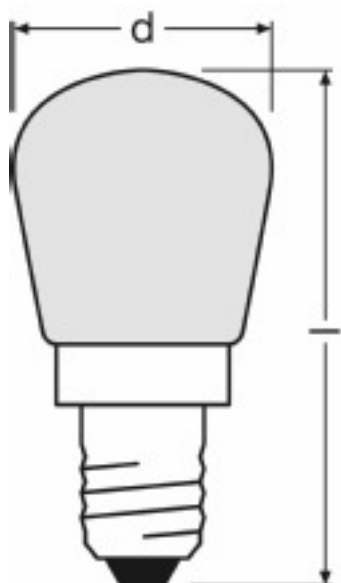

SPC.T FR 25 W 230 V E14

SPECIAL T/FRIDGE | Incandescent lamps, tubular shape, for fridge lighting

- Domestic refrigerators
- Sewing machines

Technical data

Electrical data

Rated wattage	25 W
Nominal wattage	25 W
Nominal voltage	230 V

Light technical data

Starting time	0.0 s
Luminous flux	190 lm

Dimensions & weight

Diameter	26.0 mm
Overall length	57.0 mm
Outer bulb	T26

Product line drawing with letters

E14
IEC 7004-23

Base

E 14