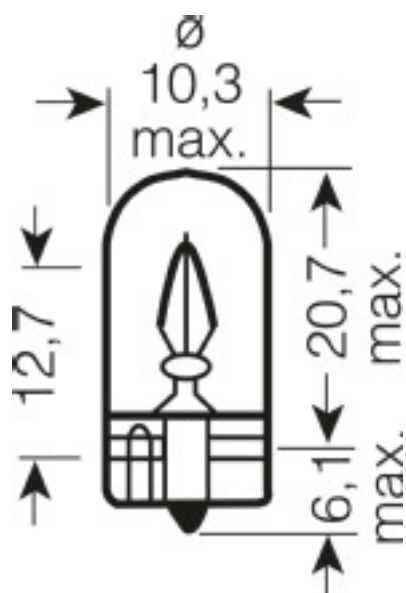

Power input	3 W
Nominal wattage	3 W
Test voltage	13.5 V

Light technical data

Luminous flux	22 lm
---------------	-------

Dimensions & weight

Length	26.8 mm
Diameter	10.3 mm
Product weight	1.34 g

Product line drawing with numbers